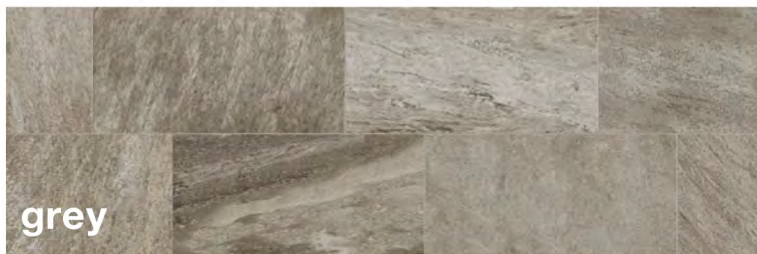

QUARTZ OUTDOOR

extra white

white

grey

The Quartz collection by Milestone represents an interpretation of quartzite, among the strongest natural stones quarried from the earth. A visage that conveys the durability of nature in ways that defy description, Quartz is design for outdoor spaces that converse with the surrounding world.

The functional, yet elegant, Quartz 2CM collection ties together your indoor and outdoor spaces with ease. From the garden to the swimming pool; From stairways to driveways, our system offers a wide array of colors, surfaces and combinations.