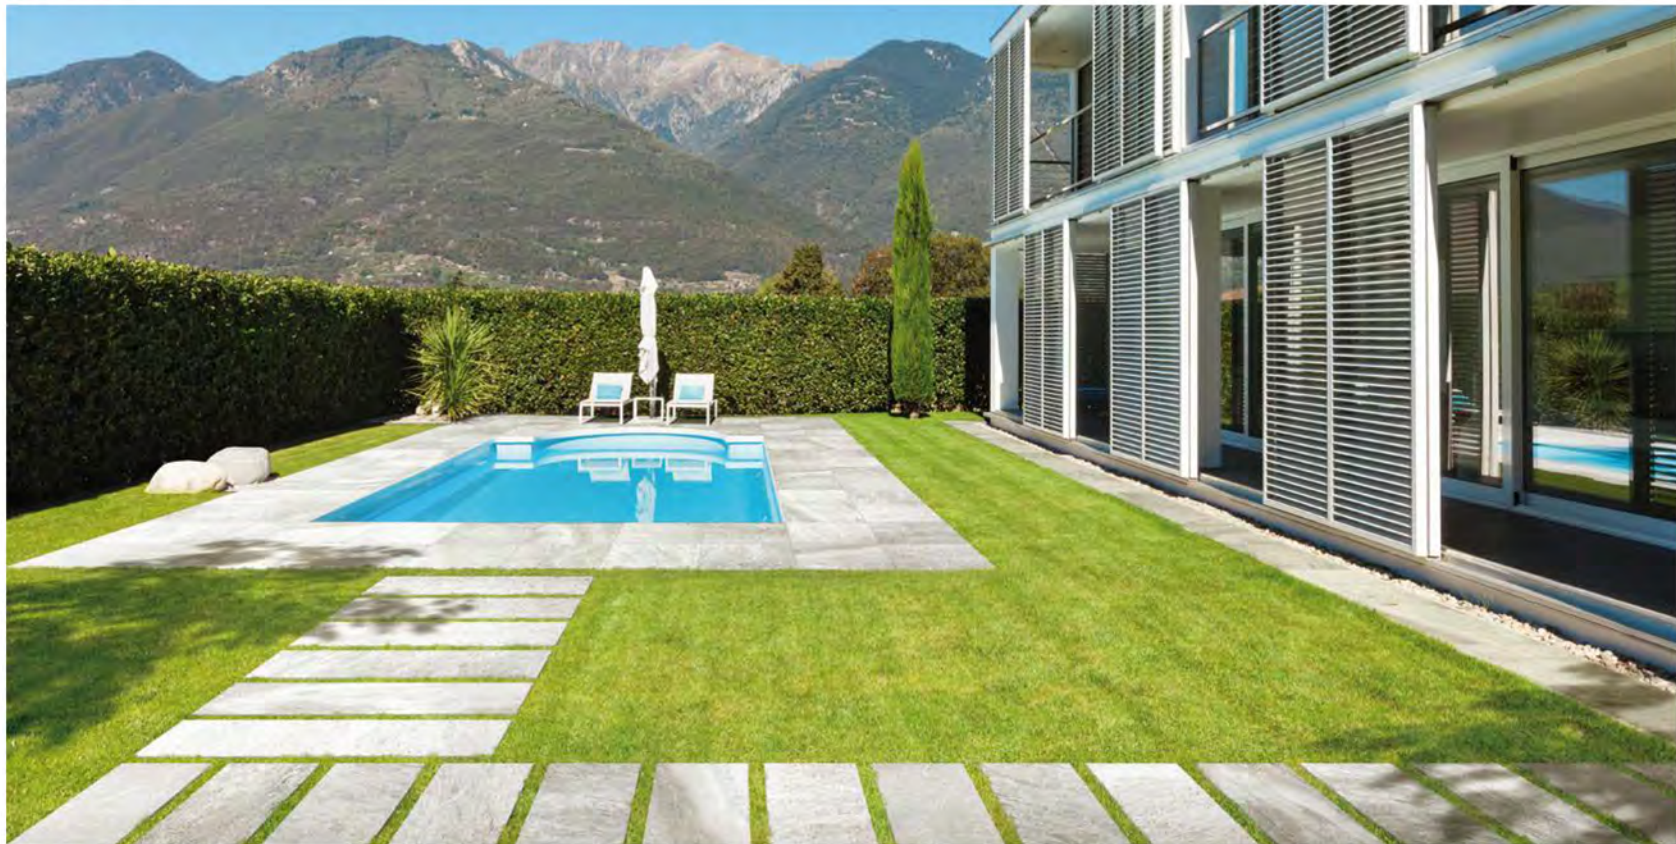

WHITE

12"x48" - 24"x24"