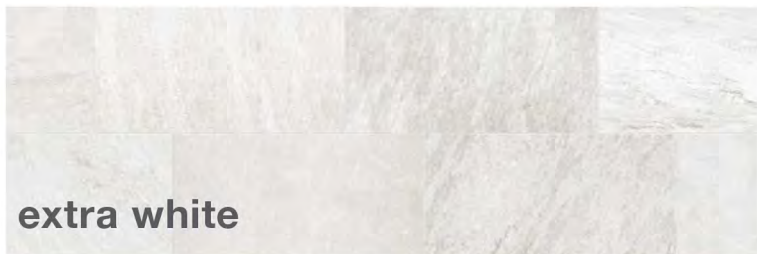

QUARTZ OUTDOOR

extra white

white

grey

The Quartz collection by Milestone represents an interpretation of quartzite, among the strongest natural stones quarried from the earth. A visage that conveys the durability of nature in ways that defy description, Quartz is design for outdoor spaces that converse with the surrounding world.