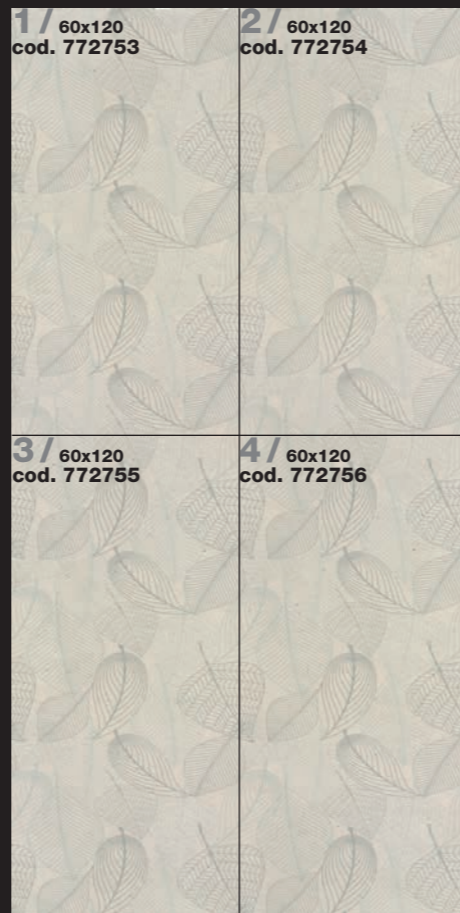

# EARTHTECH/DECORS

60x120 - 235/8" x 47 1/4"

**FRONDS\_A**\_CARBON GROUND **1+2+3+4**

cod.9000236

**FRONDS\_B**\_DESERT GROUND **1+2+3+4**

cod.9000237

**LEAVES**\_PUMICE GROUND **1+2+3+4**

cod.9000238