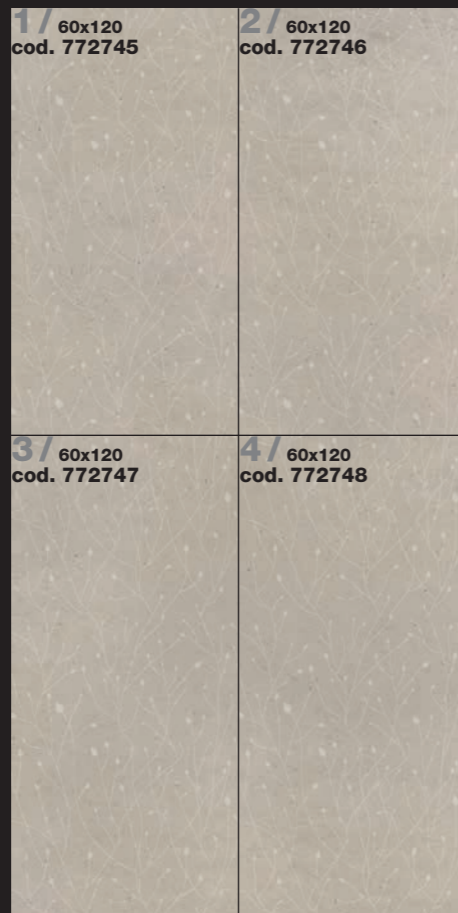

# EARTHTECH/DECORS

60x120 - 235/8" x 47 1/4"

**FRONDS\_A**\_CARBON GROUND **1+2+3+4**

cod.9000236

**FRONDS\_B**\_DESERT GROUND **1+2+3+4**

cod.9000237

**LEAVES**\_PUMICE GROUND **1+2+3+4**

cod.9000238